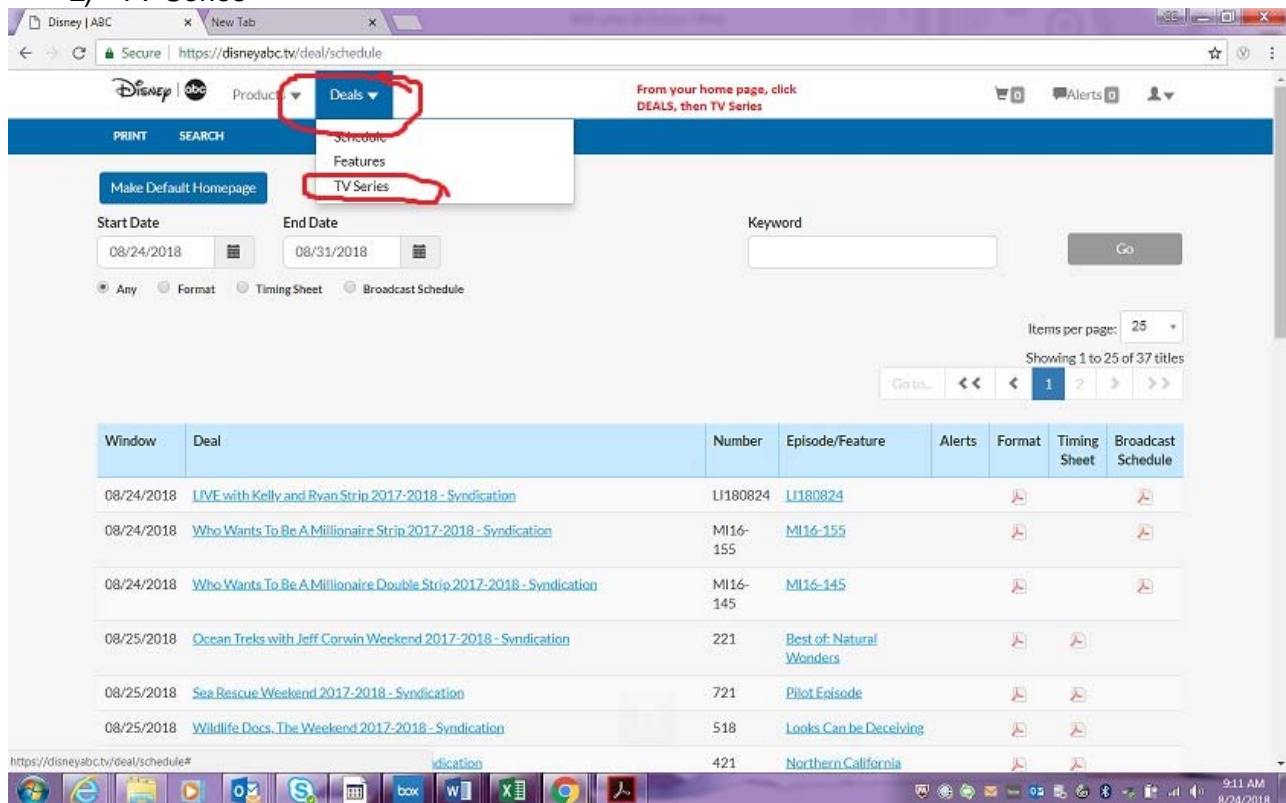

To find Broadcast Schedules, Timing Sheets and Formats and Distribution Information by TV Series, search by Deal.

1) Click Deals in the Top Navigation
2) TV Series