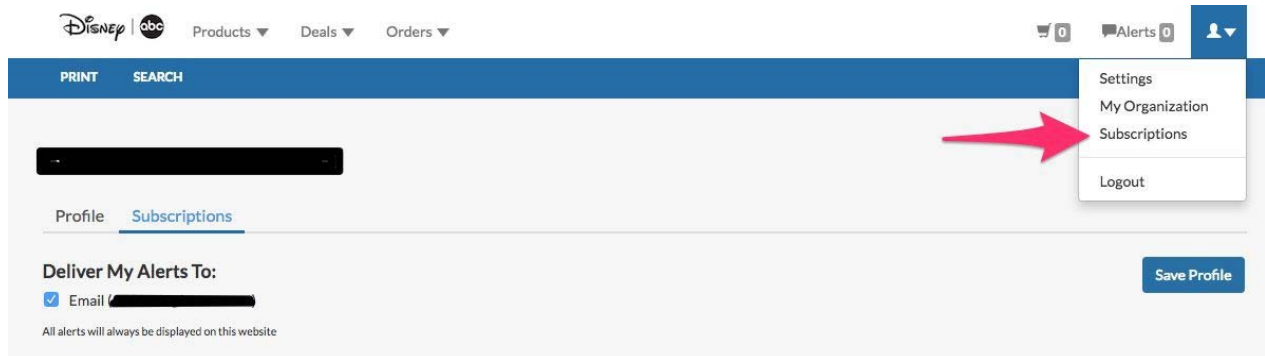

The website is queried every 15 min for any changes related to licensed content. If any changes to information pertaining to your licensed content occurred, you will receive an email.

Click which of your licensed content you would like to subscribe to receive Notifications.

Clients may also select exactly which Assets to receive Notifications.