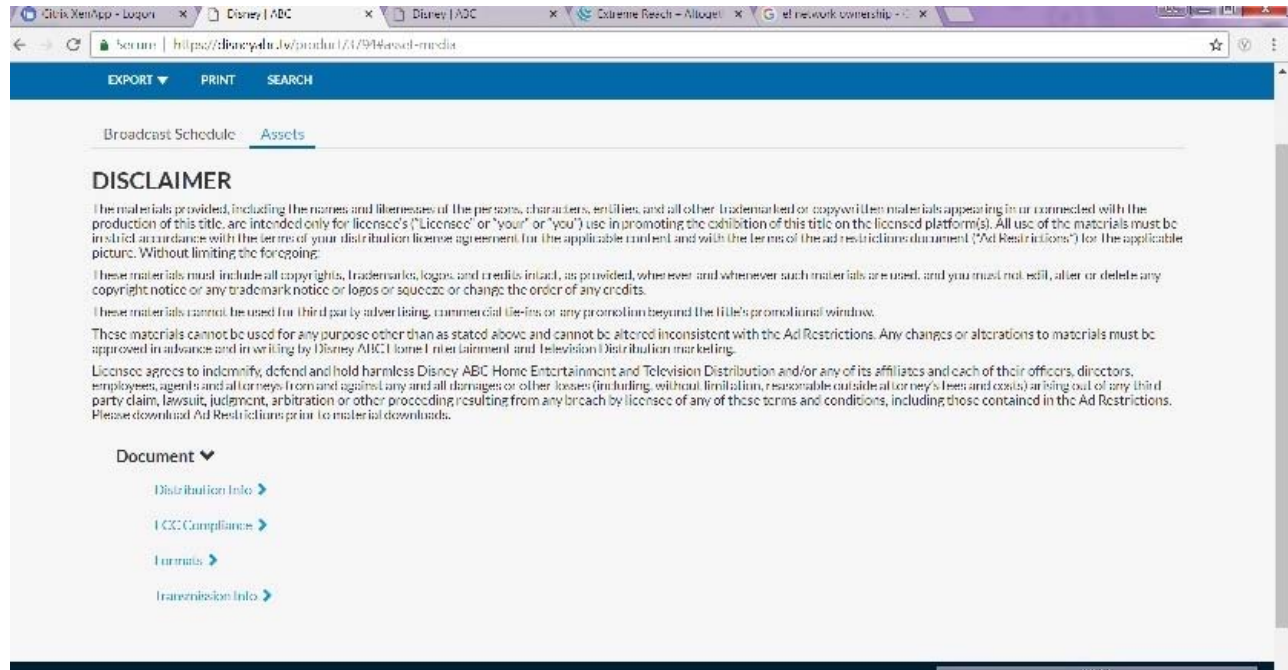

Once in Assets, click Document to get to your Distribution Info

NOTIFICATIONS

To set your Notifications, click the Profile Icon on the TOP RIGHT side of the screen and then click Subscriptions.