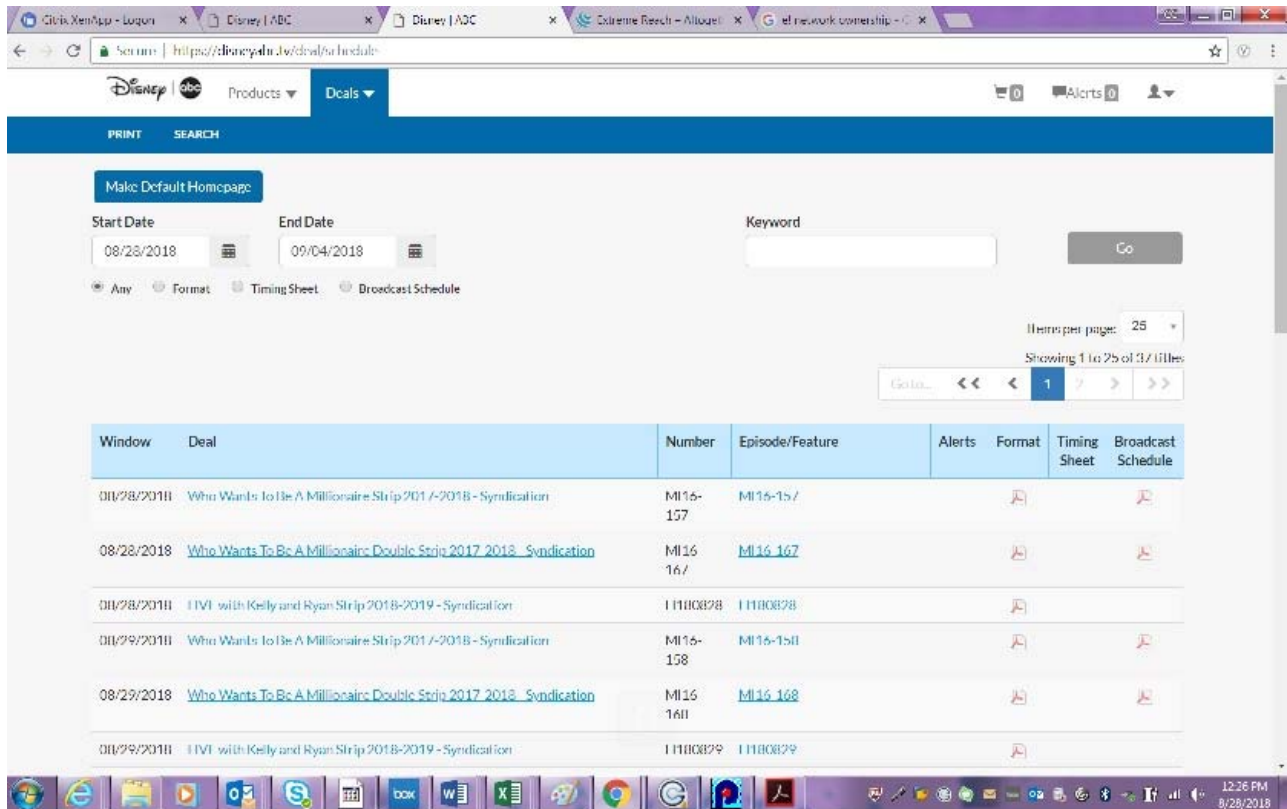

SYNDICATION QUICK REFERENCE GUIDE

disneyabc.tv/

Table of Contents

How to Find Broadcast Schedules and Formats

How to Find Distribution Info

Subscriptions

HOW TO FIND BROADCAST SCHEDULES AND FORMATS

You can search and download Broadcast Schedules for every TV Series licensed as well as Episodic Formats and Timing Sheets. There are multiple ways to find your assets.

When you login, your homepage will look like this:

You can get a Broadcast Schedule of all licensed TV Series together sorted by Airdate by clicking DEALS and then SCHEDULE. Timing Sheets, Broadcast Schedules and Formats are available to download.