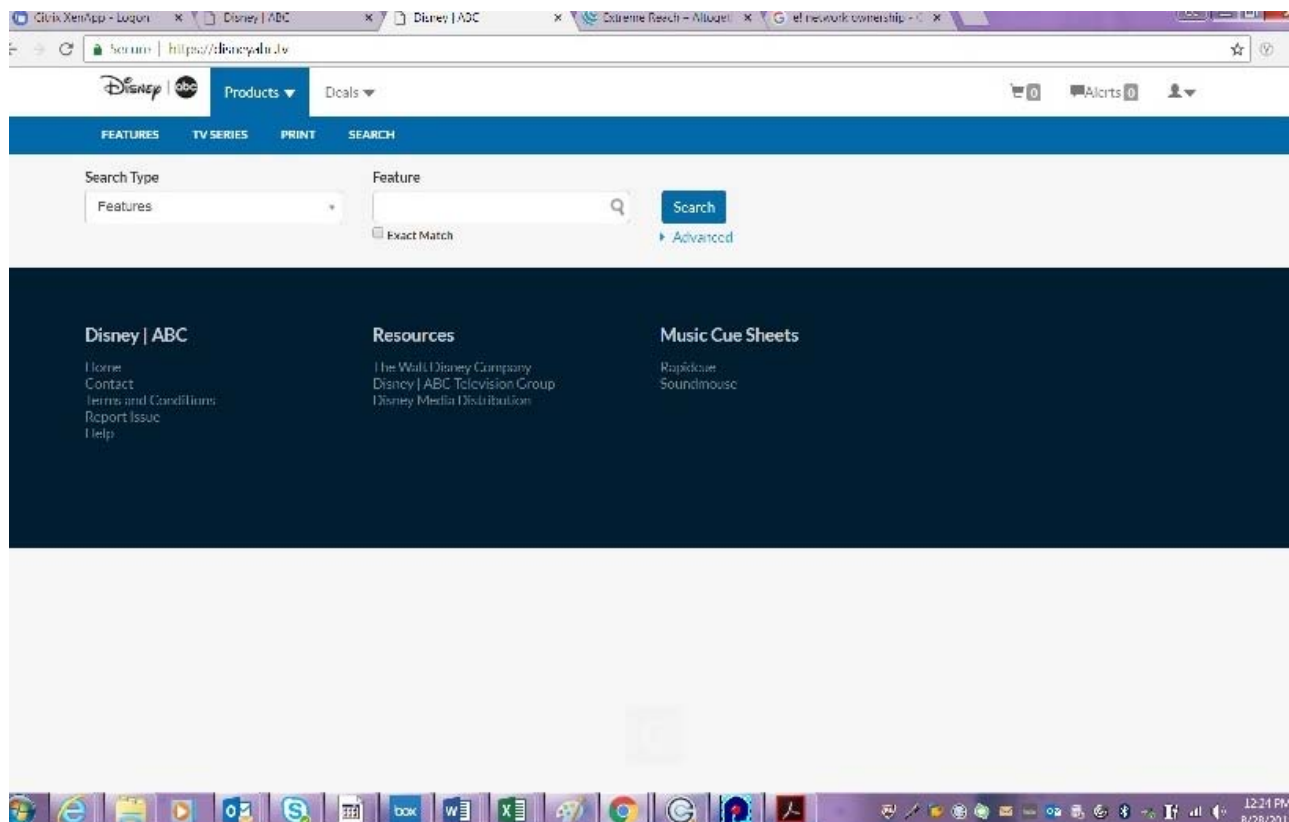

SYNDICATION QUICK REFERENCE GUIDE

disneyabc.tv/

Table of Contents

How to Find Broadcast Schedules and Formats

How to Find Distribution Info

Subscriptions

HOW TO FIND BROADCAST SCHEDULES AND FORMATS

You can search and download Broadcast Schedules for every TV Series licensed as well as Episodic Formats and Timing Sheets. There are multiple ways to find your assets.

When you login, your homepage will look like this:

You can get a Broadcast Schedule of all licensed TV Series together sorted by Airdate by clicking DEALS and then SCHEDULE. Timing Sheets, Broadcast Schedules and Formats are available to download.